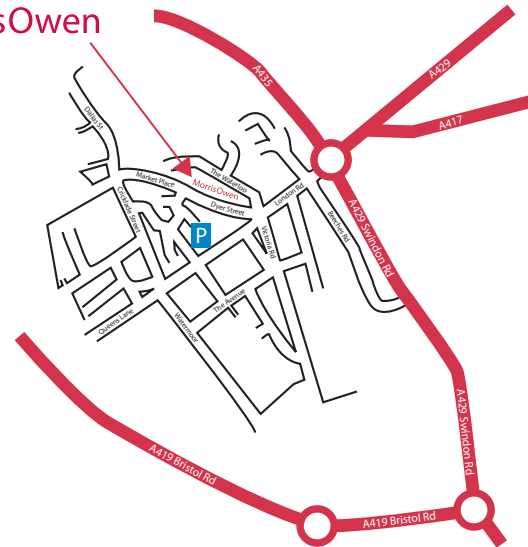

MorrisOwen

Cirencester Office Map

Directions to Cirencester via the A419/A417

From the A419/A417, take the exit signposted Cirencester, Stow, and Burford, and proceed in the direction of Cirencester.

Pass a petrol station on the left and continue to the roundabout.

Follow signs for the town centre.

At the first set of traffic lights, continue straight past Gardeners Homecare on the right. Take the next right into Southway and pass the job centre on the left.

Parking can be found in the Forum car park on the right.

Morris Owen will be found in Dyer Street opposite the Bear Inn.

MorrisOwen