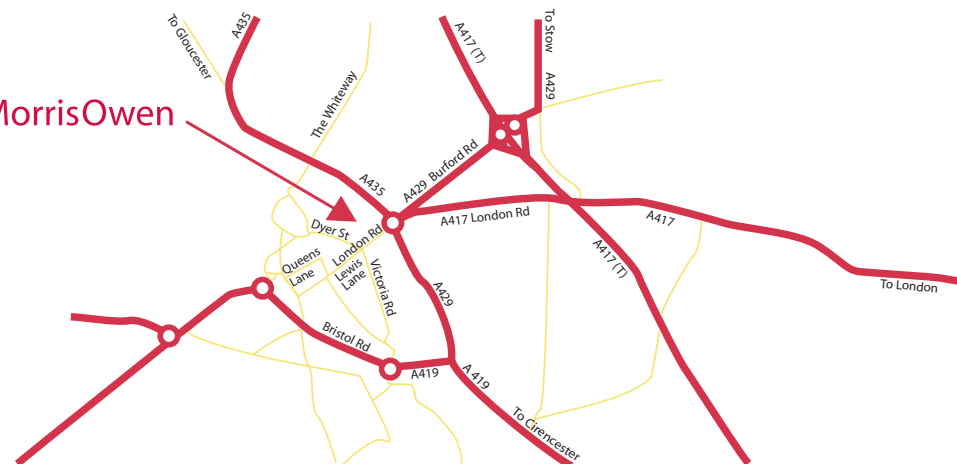

MorrisOwen

43-45 Devizes Road
Swindon SN1 4BG
Tel: +44 (0) 1793 603900
Fax: +44 (0) 1793 603980

Dyer House, Dyer Street
Cirencester GL7 2PP
Tel: +44 (0) 1285 642677
Fax: +44 (0) 1285 641675

more@morrisowen.com
www.morrisowen.com